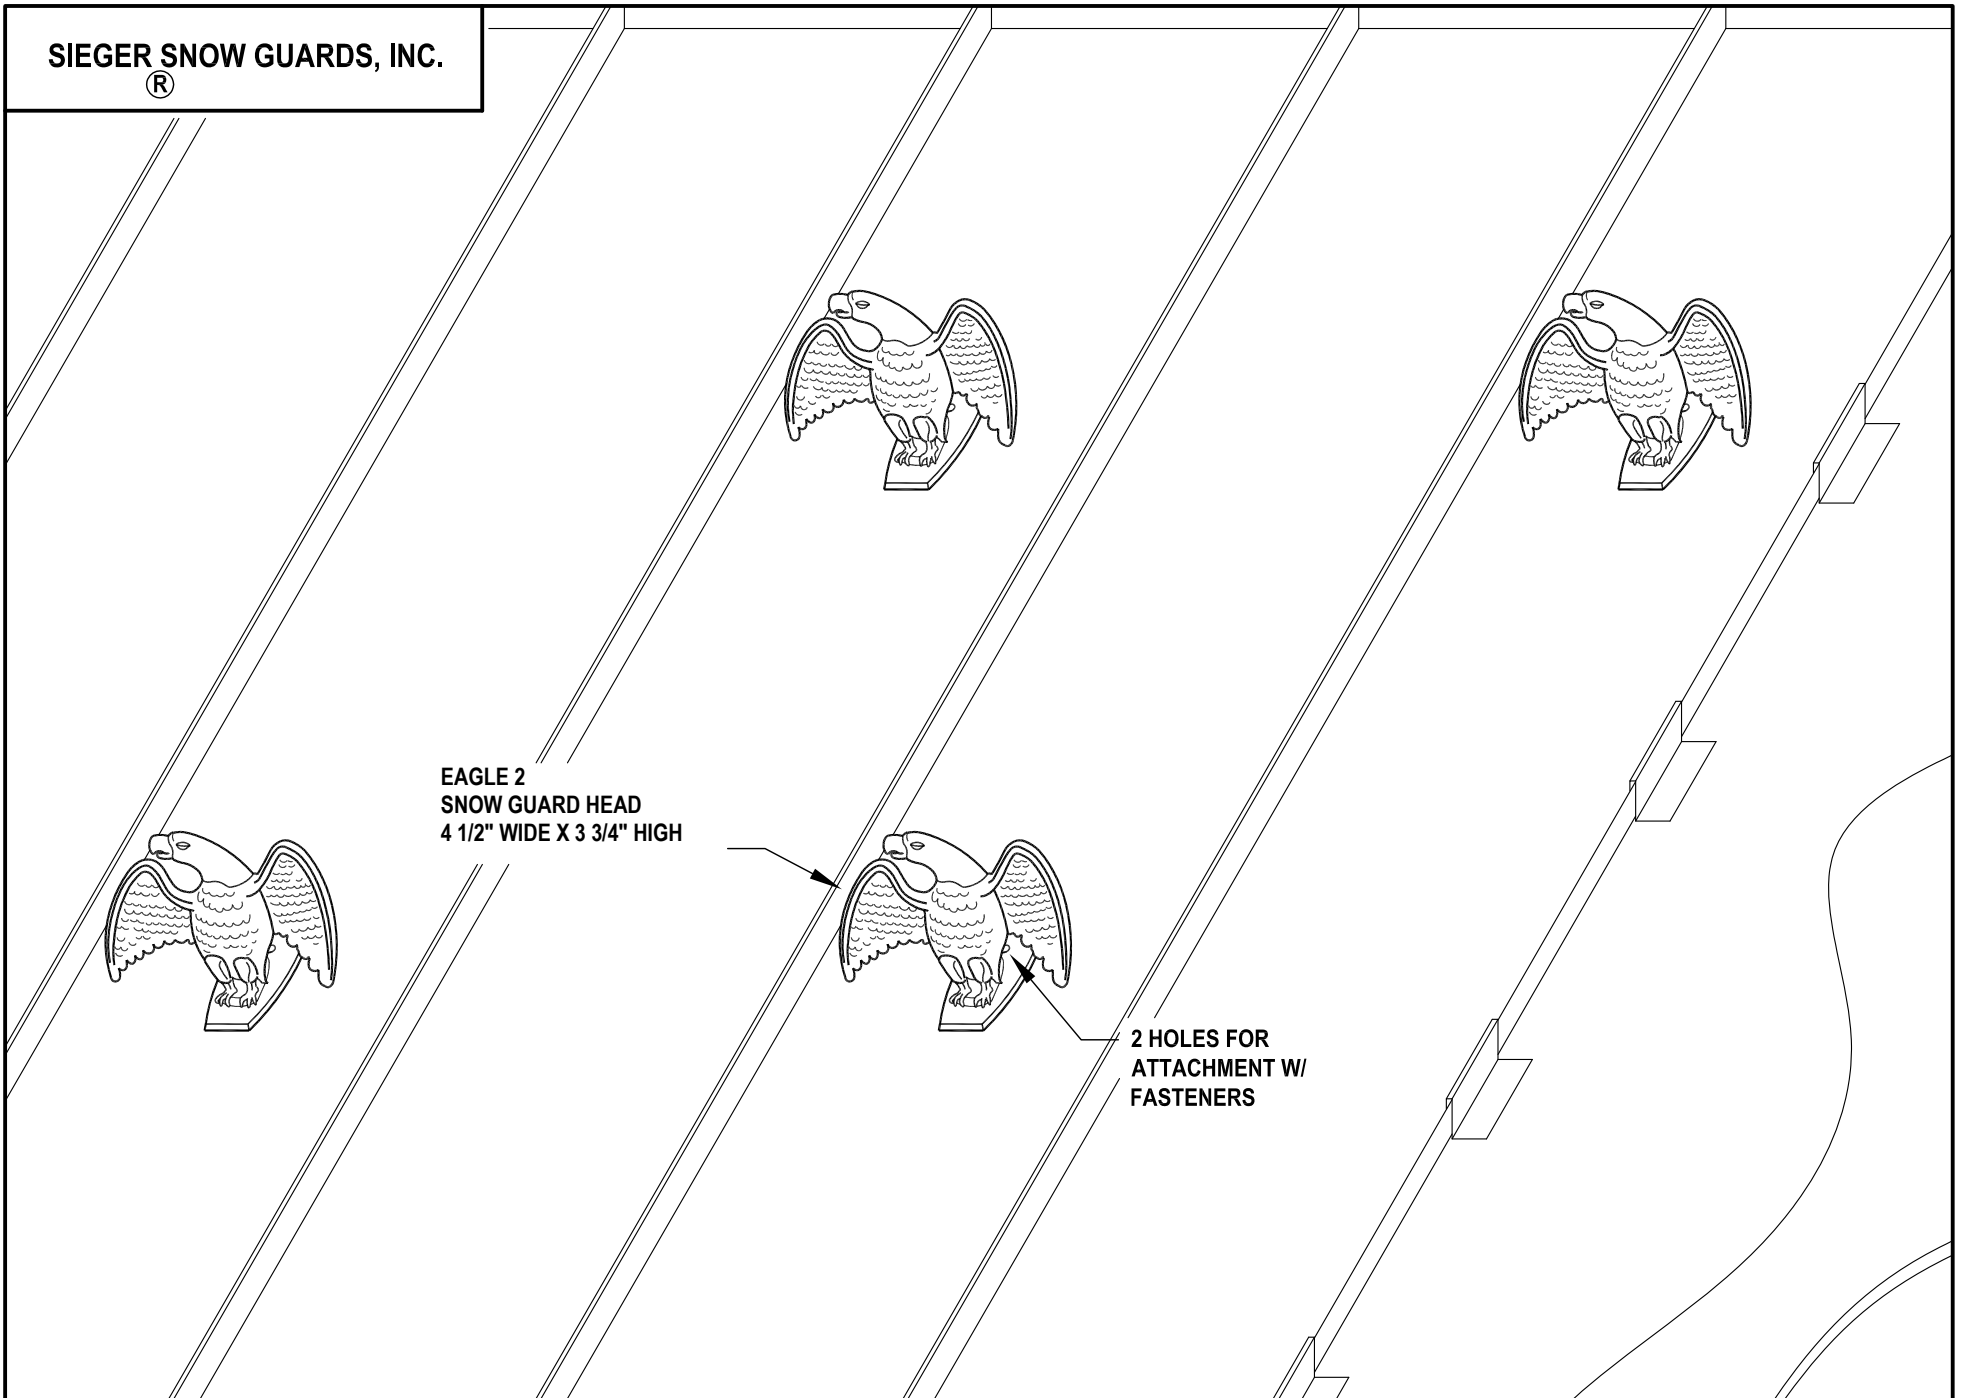

SIEGER SNOW GUARDS, INC.

**EAGLE 2
SNOW GUARD HEAD
4 1/2" WIDE X 3 3/4" HIGH**

**2 HOLES FOR
ATTACHMENT W/
FASTENERS**

TYPICAL EAGLE 2 INSTALLATION DIAGRAM

COPYRIGHT © 2009 - SIEGER SNOW GUARDS, INC. - ALL RIGHTS RESERVED

THE "EAGLE 2" AND ITS THREE-DIMENSIONAL CONFIGURATION ARE TRADEMARKS OF SIEGER SNOW GUARDS, INC.