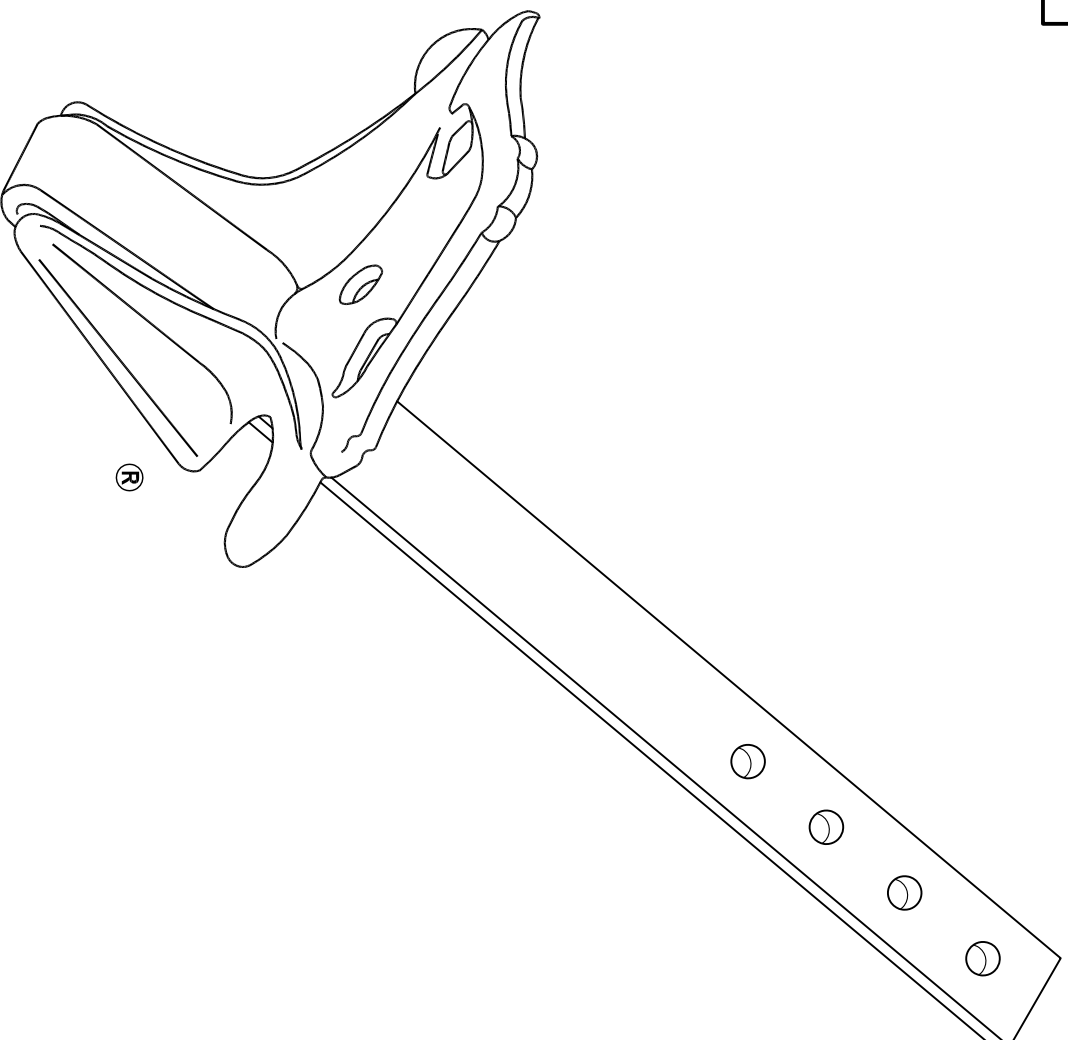

SIEGER SNOW GUARDS, INC.  
®

## MODEL C - FOR SLATE ROOF CONSTRUCTION