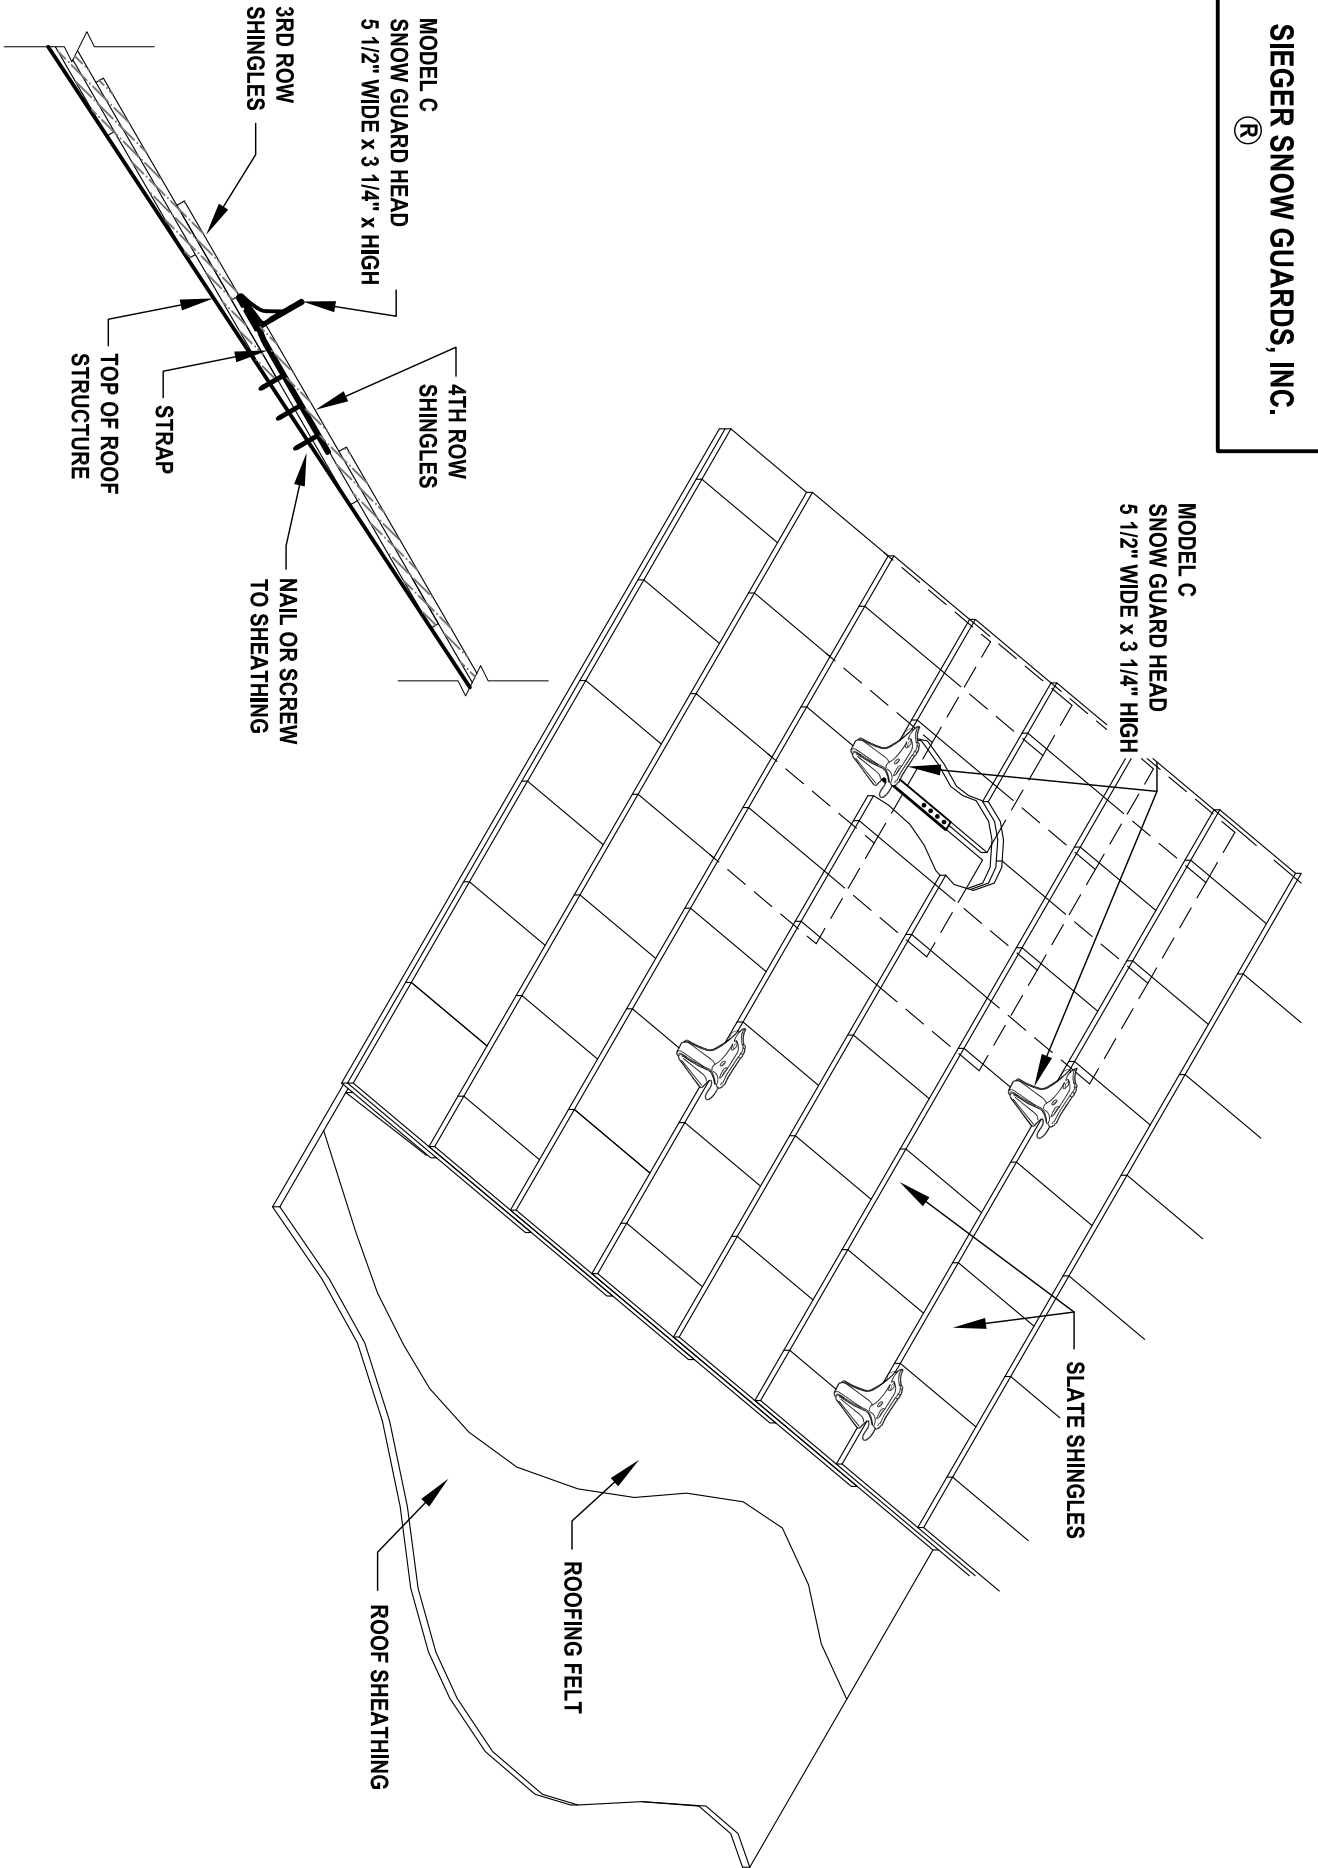

**SIEGER SNOW GUARDS, INC.**  
<sup>®</sup>

MODEL C  
SNOW GUARD HEAD  
5 1/2" WIDE x 3 1/4" HIGH

TYPICAL MODEL C CROSS SECTION

COPYRIGHT © 2009 - SIEGER SNOW GUARDS, INC. - ALL RIGHTS RESERVED

THE "MODEL C" AND ITS THREE-DIMENSIONAL CONFIGURATION ARE TRADEMARKS OF SIEGER SNOW GUARDS, INC.